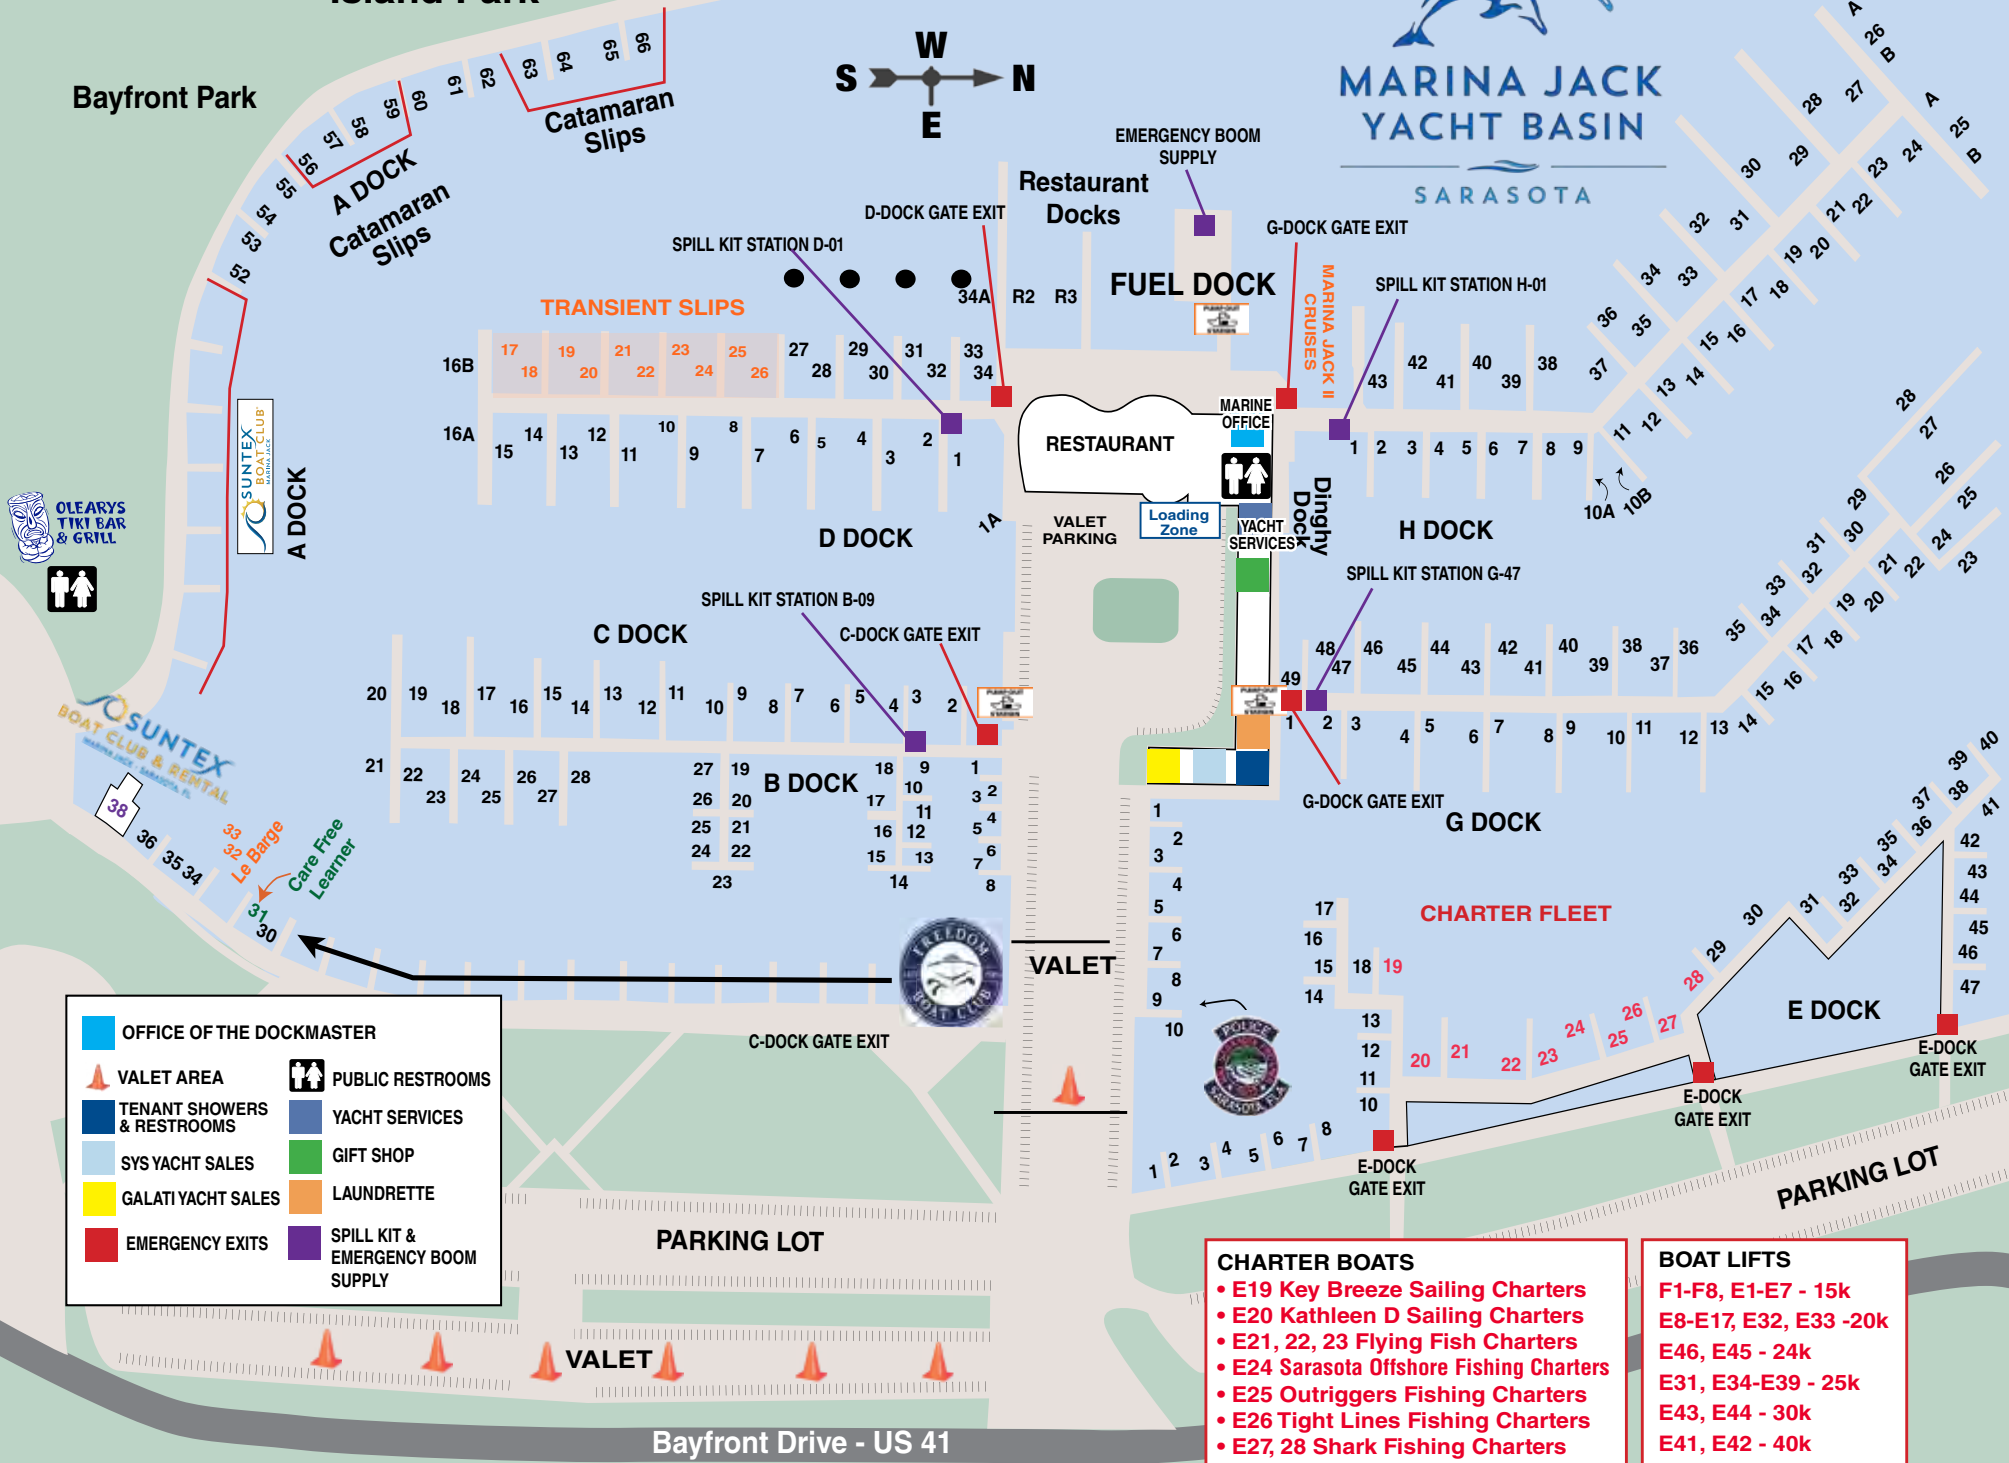

# Island Park

Bayfront Park

	OFFICE OF THE DOCKMASTER		PUBLIC RESTROOMS
	VALET AREA		YACHT SERVICES
	TENANT SHOWERS & RESTROOMS		GIFT SHOP
	SYS YACHT SALES		LAUNDRETTE
	GALATI YACHT SALES		SPILL KIT & EMERGENCY BOOM SUPPLY
	EMERGENCY EXITS		

**CHARTER BOATS**

- E19 Key Breeze Sailing Charters
- E20 Kathleen D Sailing Charters
- E21, 22, 23 Flying Fish Charters
- E24 Sarasota Offshore Fishing Charters
- E25 Outriggers Fishing Charters
- E26 Tight Lines Fishing Charters
- E27, 28 Shark Fishing Charters

**BOAT LIFTS**

- F1-F8, E1-E7 - 15k
- E8-E17, E32, E33 - 20k
- E46, E45 - 24k
- E31, E34-E39 - 25k
- E43, E44 - 30k
- E41, E42 - 40k

Bayfront Drive - US 41